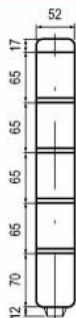

STP5 pole type LED tower warning lamp

STP5

LED灯 灯泡 长亮/闪亮型 多层式指示灯 LED BULB Steady/Flashing Tower Lamp

产品外形图 External View Drawing

STP5 杆式系列 Rod Series

STP5 型号Model	12 电压Voltage	G 颜色Color	H 声音Sound
	12V	R-红 Red	
	24V	O-橙 Orange	
	110V	G-绿 Green	
	220V	B-蓝 Blue	

STP5 | LED灯 灯泡-长亮/闪亮型 LED Bulb Steady/Flashing

自立安装型多层式信号指示灯

- 采用高亮度LED光源
- 采用特殊闪光灯罩提高可见度
- 指示灯的光源采用了长寿命的高度的乌丝灯泡
- 有多种固定安装产品用的支架
- 闪亮数60-80/min.
- 蜂鸣内装型音量:85dB
- 主要材料: 灯罩-PC, 灯座-ABS
- 技术认证: CE
- 保护等级: IP30
- High brightness LED type
- Enhancing visibility by employing the special light diffusion globe
- LED light source with a high degree of Wusi long life bulbs
- Using various types of brackets with practicality and brilliant appearance
- Flashes:60-80/min
- Built-in buzzer type volume:85dB
- Material: lens-PC, Body-ABS
- Certification:CE
- Protectin class :IP30